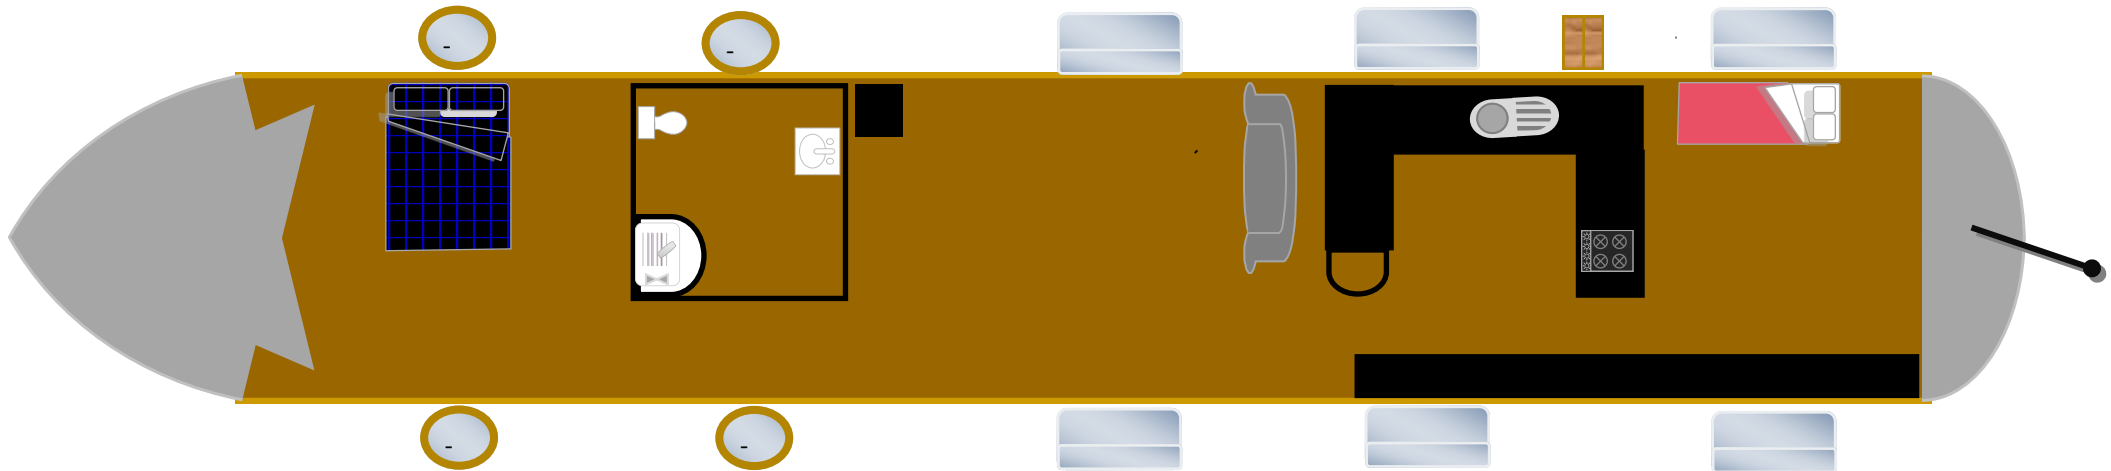

Widebeam Georgie May—60ft x 10ft—Reverse Layout

Not to scale

Master Bedroom

Bathroom

Saloon

Galley

Bedroom 2