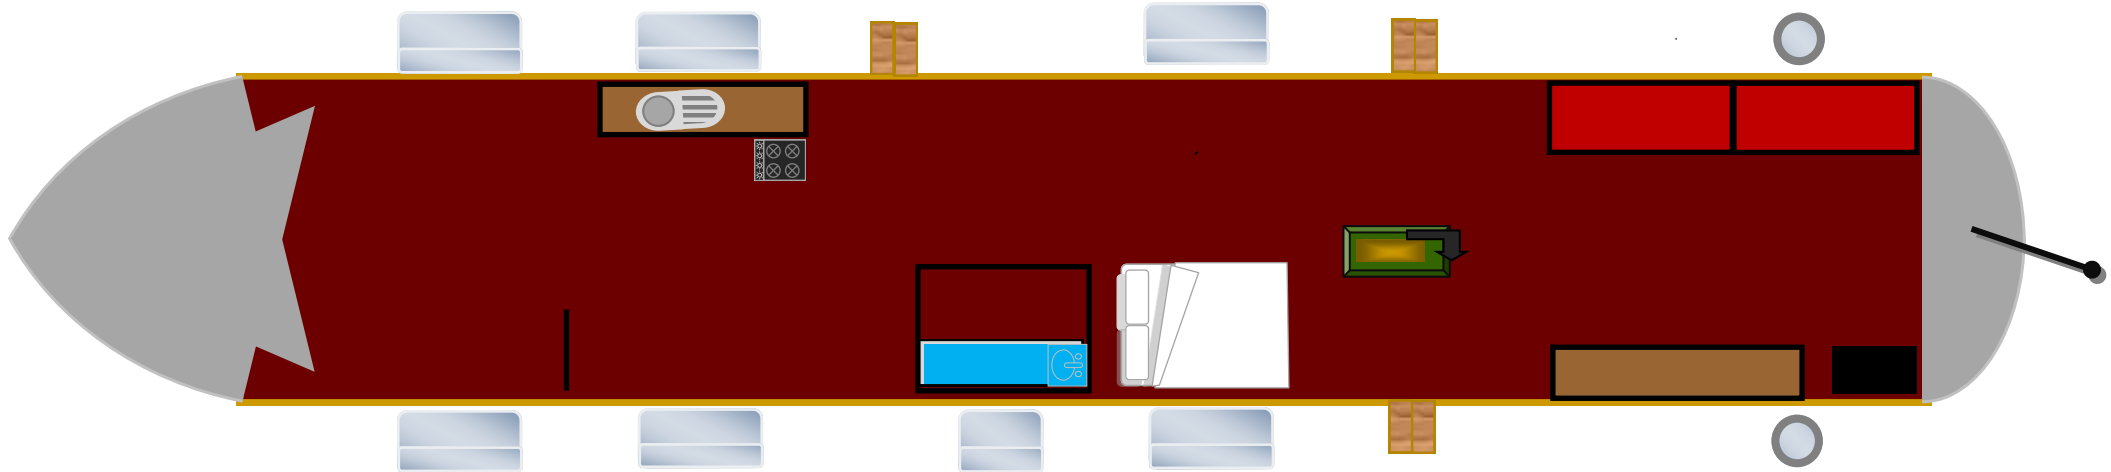

**Narrowboat Kingfisher—61ft 9 inches Traditional Stern**

Not to scale

Saloon

Galley

Storage Area

Bathroom

Bedroom

Engine Room

Boatman's Cabin