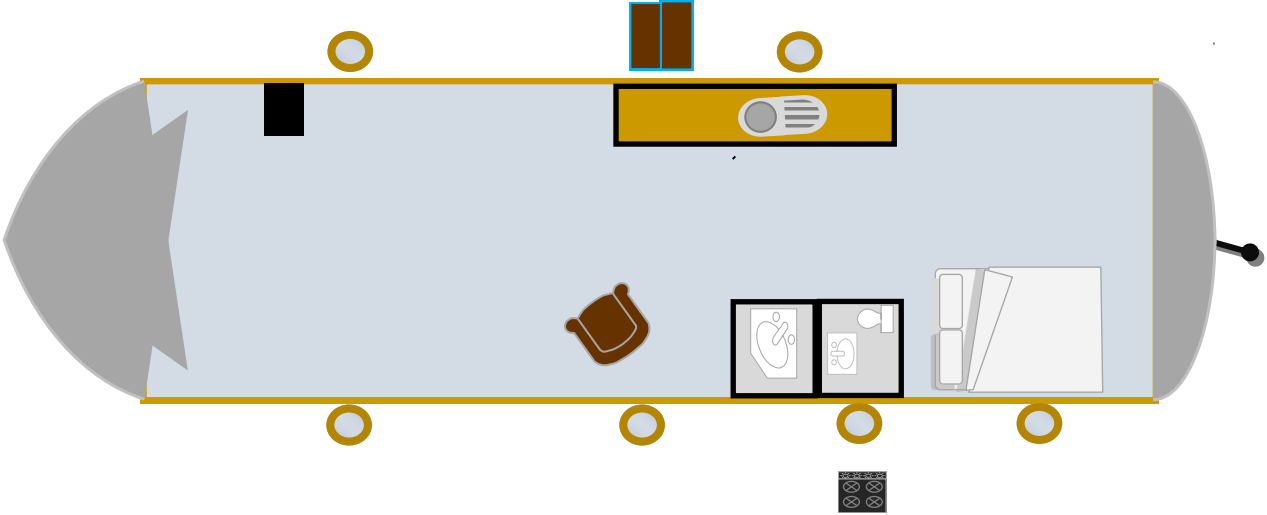

**Kestrel—45ft Traditional Stern**

Not to scale

Saloon      Galley Shower Toilet      Bedroom