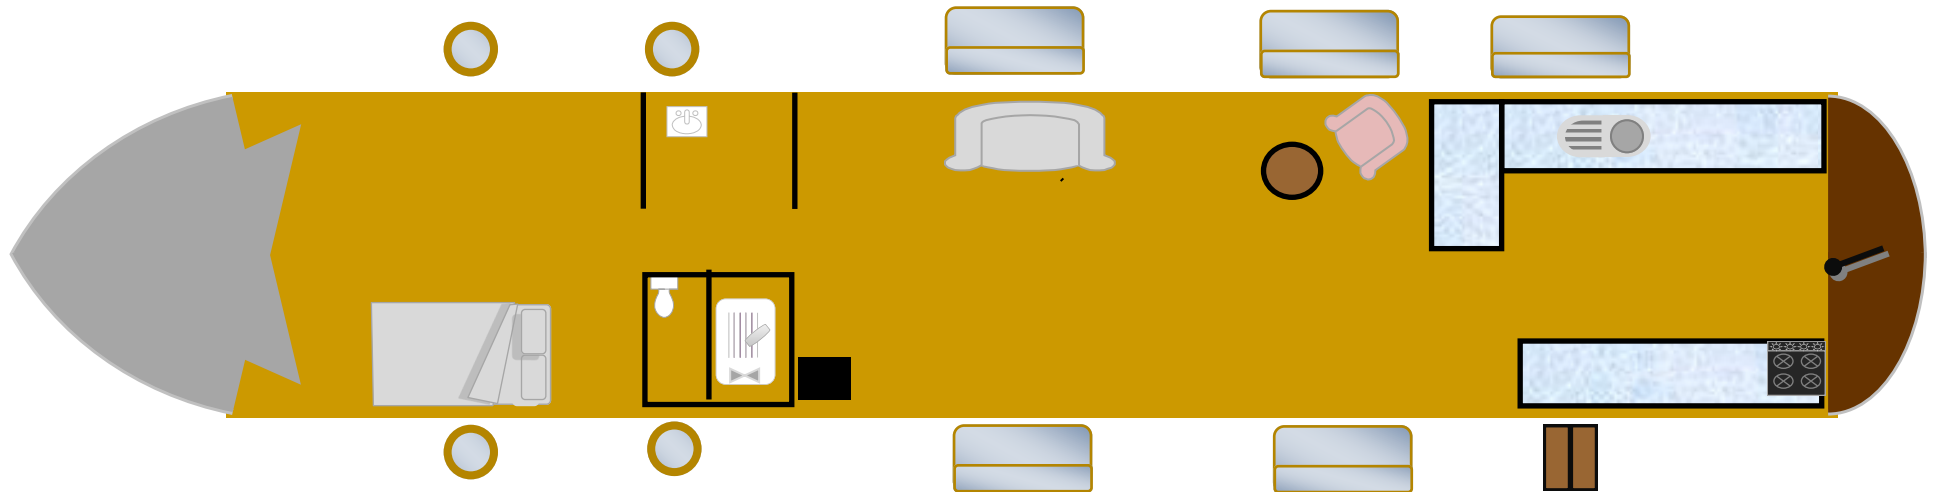

**Narrowboat Mardi Gras — 57ft Semi Traditional**

Not to scale

**Bedroom**

**Bathroom**

**Saloon**

**Galley**