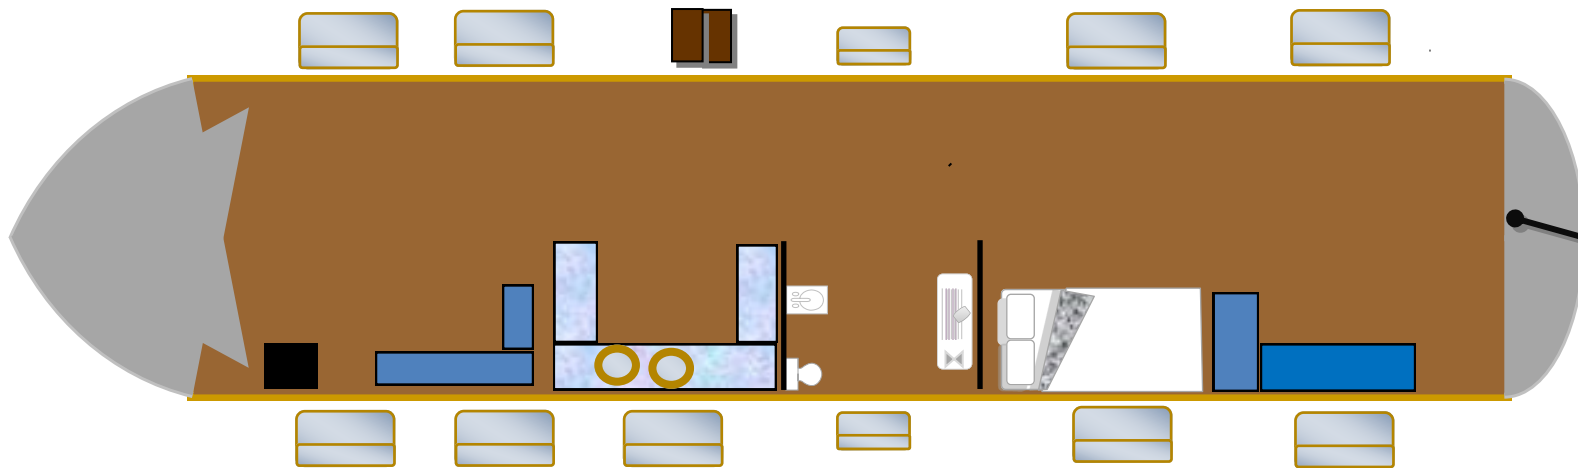

**Kingfisher — 62ft Semi Traditional Narrowboat**

**Not to scale**

**Saloon**

**Galley**

**Bathroom**

**Bedroom**

**Sitting Room**