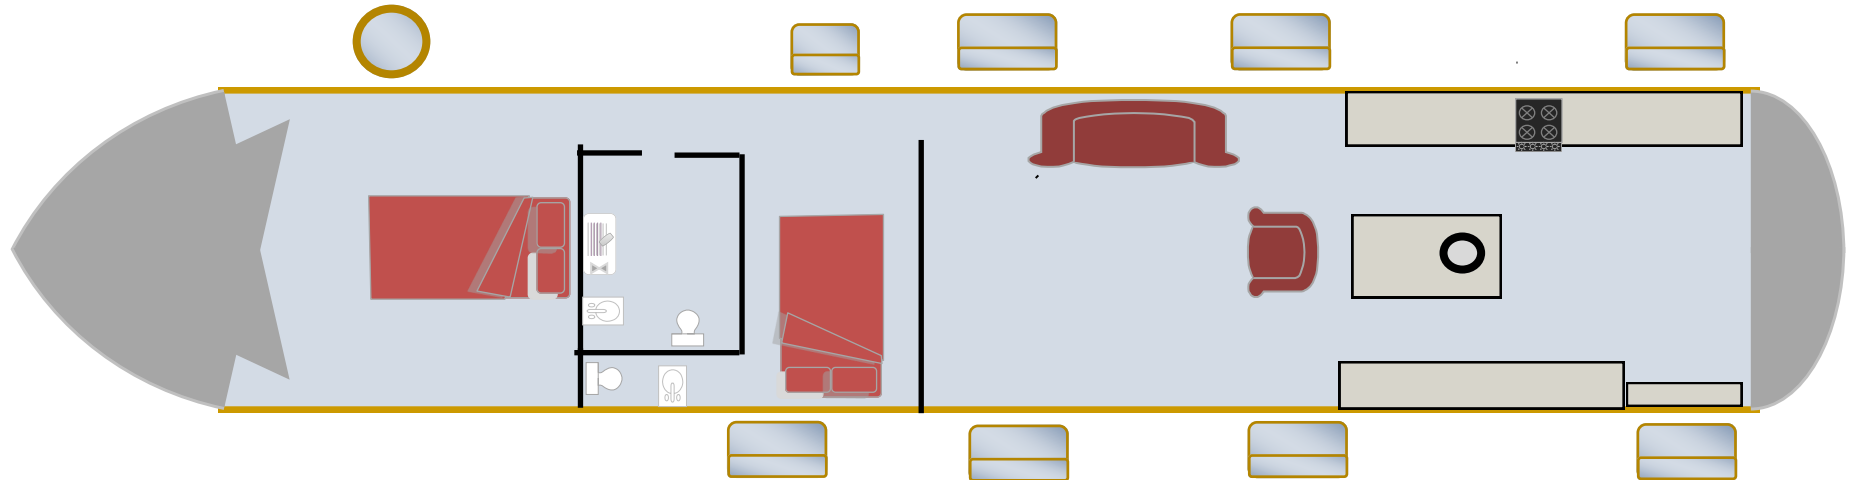

Cat on a hot tin Roof—Widebeam 60ft x 14ft Reverse Layout

Not to scale

Master Bedroom

Bathroom

Bedroom 2 ensuite

Saloon

Galley