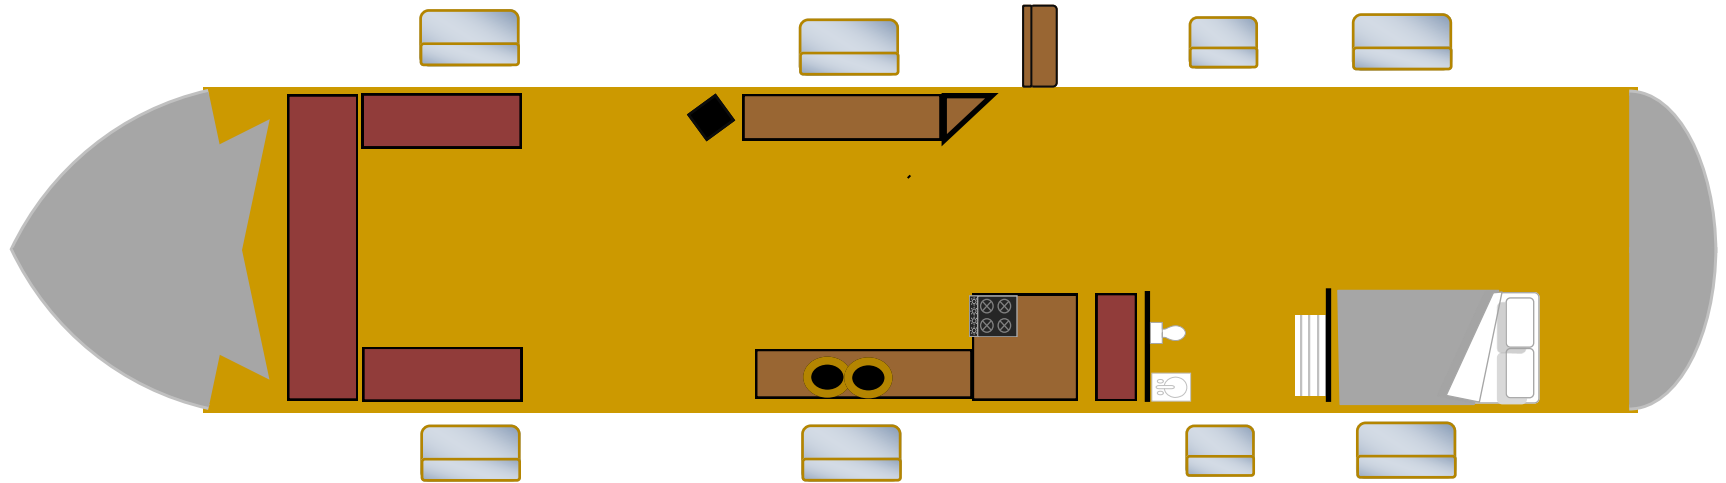

50ft Semi Traditional - Second To Nunn

Saloon

Galley

Dinette

Bathroom

Bedroom

Not to scale