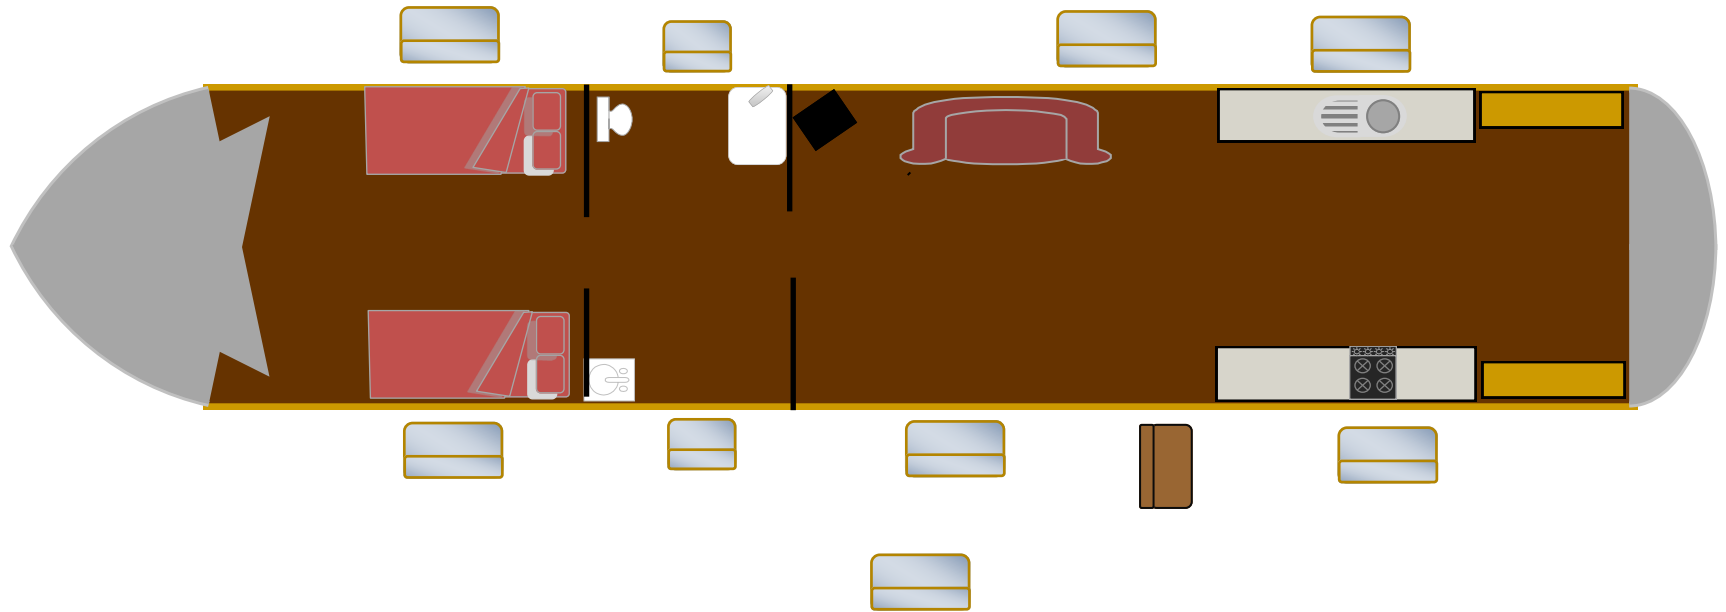

Olivia—57ft Traditional Stern Reverse Layout

Not to scale

Bedroom

Bathroom

Saloon

Galley

storage