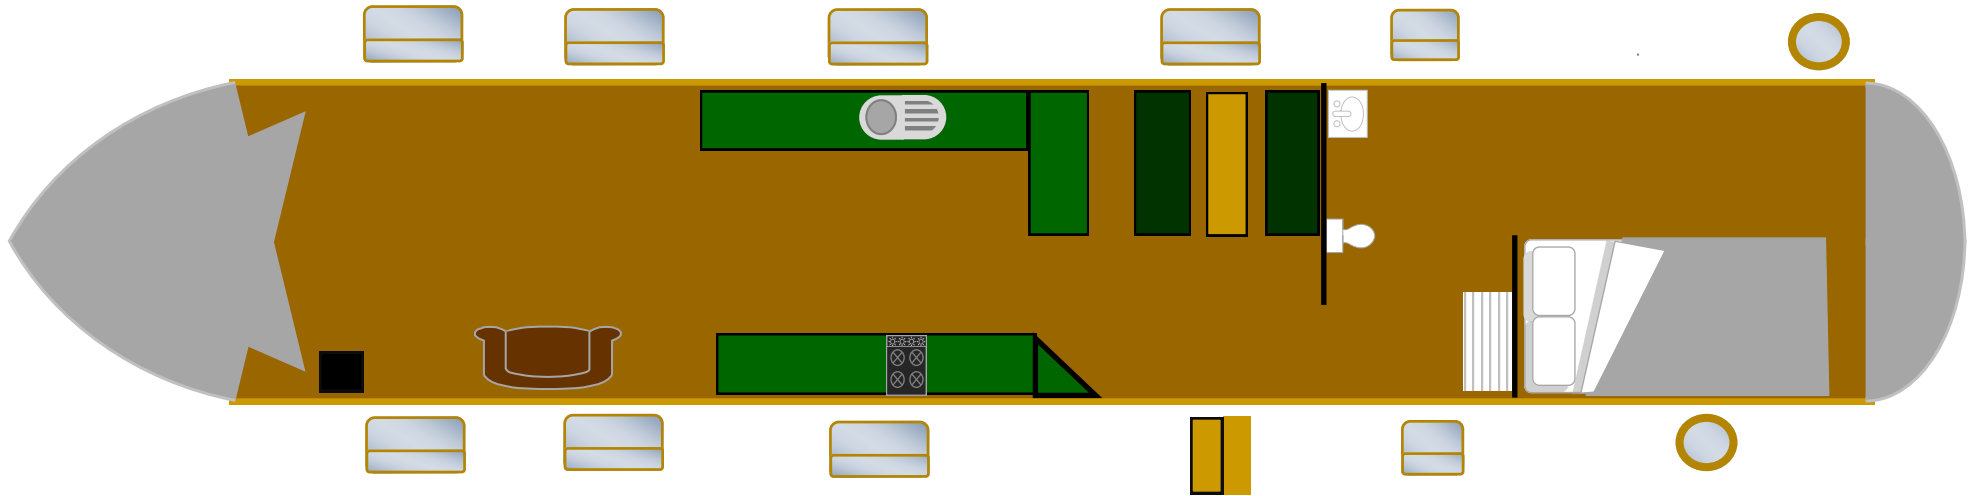

57ft Cruiser Stern—Cajun Moon

Saloon

Galley

Dinette

Bathroom

Bedroom

Not to scale