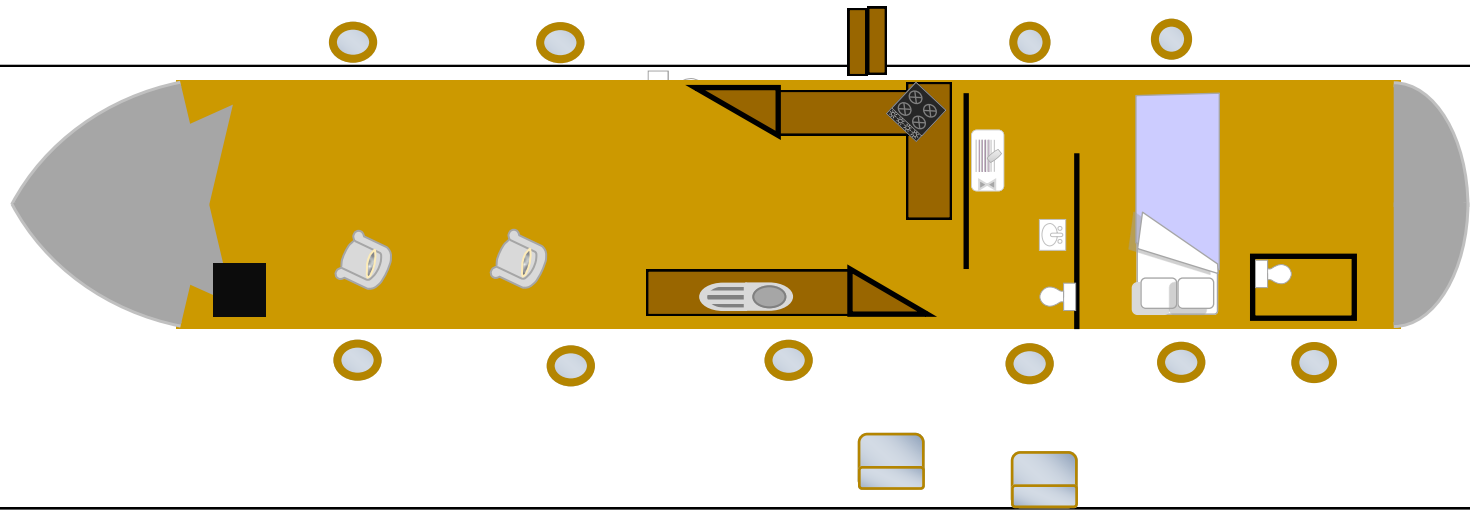

**Narrowboat Asphodel—57ft Traditional Stern**

Saloon

Galley

Bathroom

Bedroom

Utility Room

Not to scale